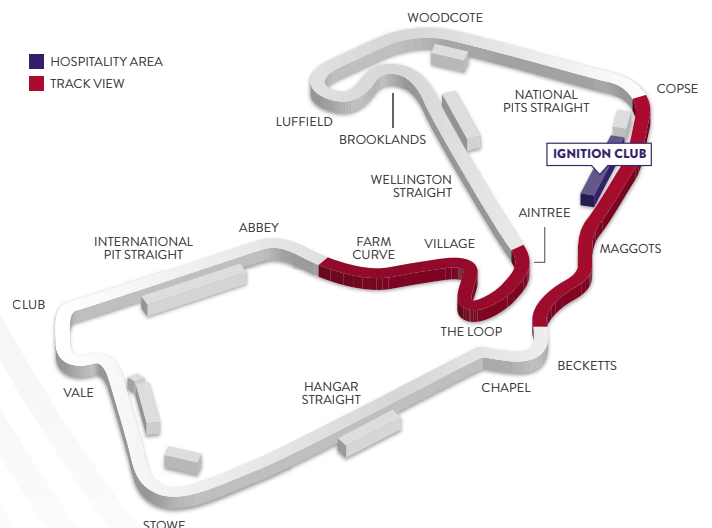

HOSPITALITY
AT THE HOME OF
BRITISH
RACING

SILVERSTONE HOSPITALITY
+44 (0) 20 3763 6130
SILVERSTONE@MATCH-HOSPITALITY.COM

BUSINESS

IGNITION CLUB

The Fanatics Paradise

The Ignition Club is the location of choice for racing enthusiasts who know their F1®. With incredible views of six of Silverstone's famous corners from the grandstand, terrific entertainment, and an extended terrace for the ultimate vantage point, this is where the most passionate fans will feel right at home. Enjoy an extensive daily menu including top British-fusion cuisine and a premium bar service. On race day, our knowledgeable compère will guide you through every twist and turn of the track, providing insight on team tactics, standings and racing history.

YOUR PACKAGE INCLUDES:

- Exceptional views from an outdoor seated terrace
- Access to the Ignition Club grandstand from which six nail-biting turns are visible
- An extensive daily menu including breakfast, lunch, afternoon tea, and snacks celebrating the art of modern British cuisine
- Premium bar service with Champagne and an extensive selection of spirits, wines, beers, soft drinks, as well as hot beverages
- Live entertainment and guest speakers from the world of motorsport through the years
- Giant viewing screen
- A wide range of infotainment displays and activities to keep guests thoroughly entertained
- Official F1® programme
- Reserved hospitality parking
- Exclusive merchandise shop for hospitality customers

FROM £215 PP

PRICES (All prices excl. VAT)

FRIDAY	£215	2 DAY	£1,665
SATURDAY	£475	3 DAY	£1,815
SUNDAY	£1,295