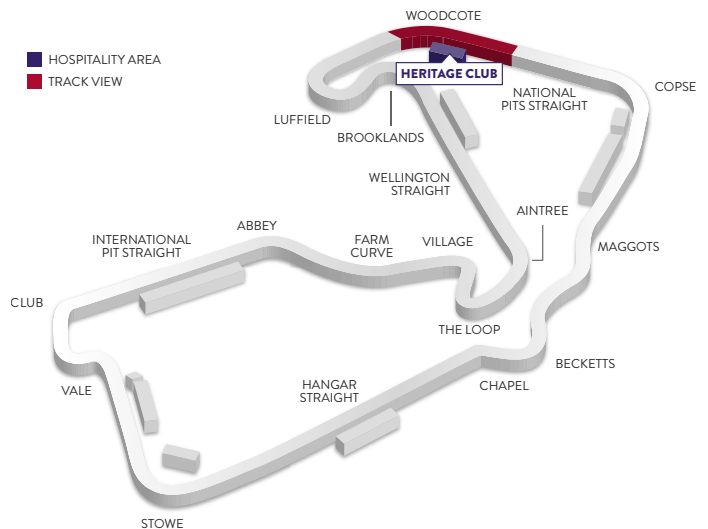

PREMIUM LEISURE

HERITAGE CLUB

Welcome to the Inner Circle

Situated within the historic Woodcote complex, you are invited to celebrate the rich history of motorsport at the world's best racetrack and get closer to the action than ever before. This shared hospitality experience offers casual best-of-British dining and a classic beverage menu, allowing guests to catch all the racing action from the comfort and convenience of a social hospitality lounge.

YOUR PACKAGE INCLUDES:

- An excellent up-close view of the track from the Woodcote terraces
- A classic breakfast, lunch, and afternoon tea menu featuring the best of British artisanal produce with locally sourced ingredients
- Bar service with a wide selection of wines, beers, soft drinks, and hot beverages, including free-flowing prosecco on the F1® race day
- Optional cash bar available for premium spirits and Champagne
- Giant viewing screen
- Personal Silverstone radio
- Official F1® programme
- Reserved hospitality parking
- Situated close to the FIA Formula 2 and Formula 3 Support Paddocks

FROM £155 PP

PRICES (All prices excl. VAT)

FRIDAY	£155	2 DAY	£1,095
SATURDAY	£305	3 DAY	£1,205
SUNDAY	£875		

HOSPITALITY
AT THE HOME OF
BRITISH
RACING

BUSINESS

LEGENDS CLUB

Legends of the Track

Located next to the prestigious British Racing Drivers' Club, Brooklands is synonymous with some of the best moments in motor racing and offers one of the most thrilling views of the track as the cars come out of the DRS Zone and negotiate the legendary Brooklands and Luffield corners. Offering a superb selection of fine British fare, guests can soak up all the on-track action from our relaxed Club environment.