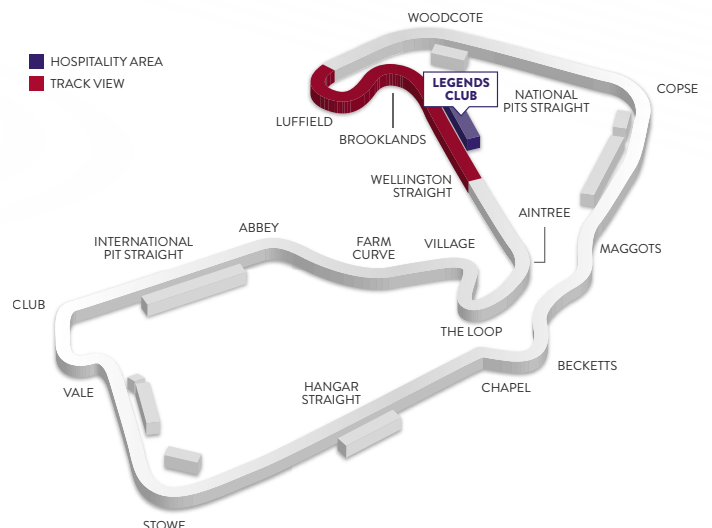

HOSPITALITY
AT THE HOME OF
BRITISH
RACING

BUSINESS

LEGENDS CLUB

Legends of the Track

Located next to the prestigious British Racing Drivers' Club, Brooklands is synonymous with some of the best moments in motor racing and offers one of the most thrilling views of the track as the cars come out of the DRS Zone and negotiate the legendary Brooklands and Luffield corners. Offering a superb selection of fine British fare, guests can soak up all the on-track action from our relaxed Club environment.

YOUR PACKAGE INCLUDES:

- A superb vantage point over one of the most exhilarating sections of the circuit
- A classic breakfast, lunch, and afternoon tea menu featuring the best-of-British artisanal produce with locally sourced ingredients
- Bar service with a wide selection of wines, beers, soft drinks, and hot beverages, including free-flowing prosecco on the F1® race day
- Optional cash bar available for premium spirits and Champagne
- Giant viewing screen
- Personal Silverstone radio
- Official F1® programme
- Reserved hospitality parking
- Situated close to the FIA Formula 2 and Formula 3 Support Paddocks

FROM £185 PP

PRICES (All prices excl. VAT)

FRIDAY	£185	2 DAY	£1,595
SATURDAY	£455	3 DAY	£1,745
SUNDAY	£1,265