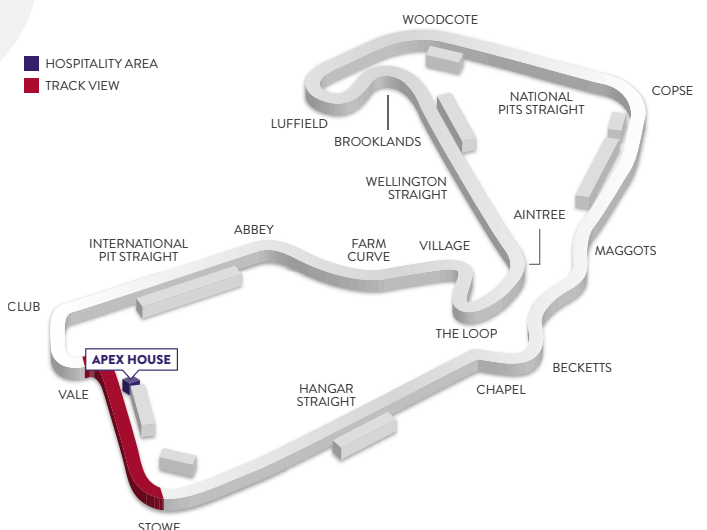

HOSPITALITY
AT THE HOME OF
BRITISH
RACING

SILVERSTONE HOSPITALITY
+44 (0) 20 3763 6130
SILVERSTONE@MATCH-HOSPITALITY.COM

LUXURY

APEX HOUSE

*Welcome to
the Winner's Circle*

Apex House is the ultimate luxury offering at the Formula 1® British Grand Prix, boasting an extraordinary dining experience featuring a surprise celebrity chef and exclusively designed signature dishes. Apex House guests also have prime views of the racing action, with reserved access to the adjacent grandstand seats, as well as dedicated access to the exclusive and stylish Apex Terrace for the most elevated viewpoint.

YOUR PACKAGE INCLUDES:

- Exclusive access to a raised terrace with the most elevated views
- The very best of British haute cuisine presenting an à la carte dining experience exclusively designed by a celebrity chef, and superb interactive culinary stations.
- Special selection of wines hand-picked by our master sommelier, alongside free-flowing Champagne, signature cocktails and an extensive selection of premium spirits, beer and soft drinks
- Table reservations on request
- Barista coffee and a selection of fine teas
- Live entertainment, guest speakers and appearances from the legends of motorsport
- Giant viewing screens
- Access to the Race Day After Party
- In-track hospitality parking
- Helicopter transfers or chauffeur transfer service on request at an additional fee

FROM £425 PP

PRICES (All prices excl. VAT)

FRIDAY	£425	2 DAY	£2,645
SATURDAY	£695	3 DAY	£3,095
SUNDAY	£2,395