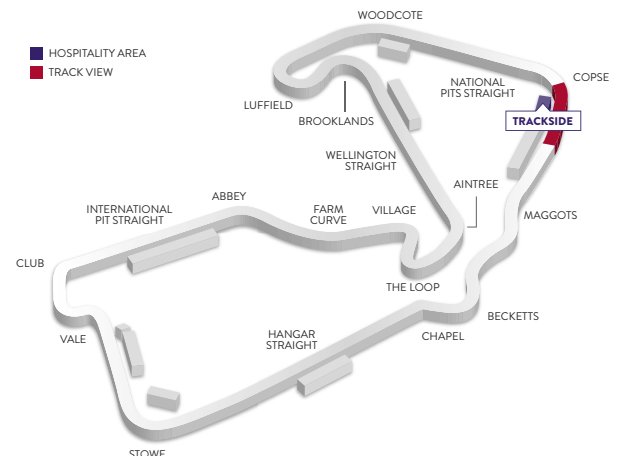

PRICES (All prices excl. VAT)

FRIDAY	£135	2 DAY	£645
SATURDAY	£195	3 DAY	£745
SUNDAY	£495