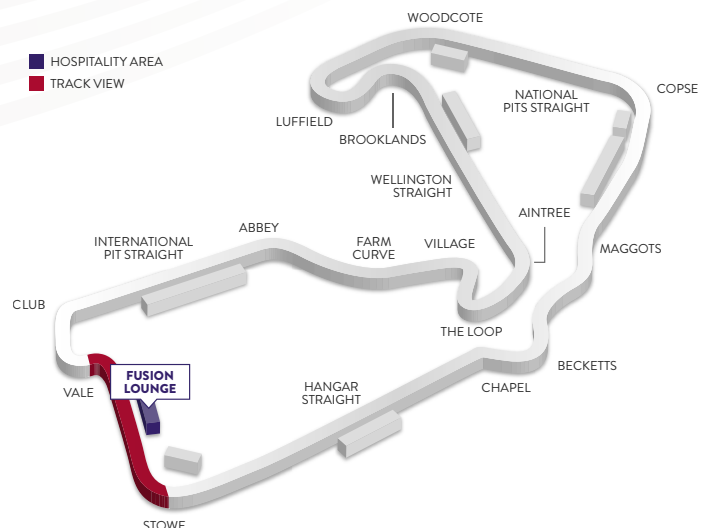

HOSPITALITY
AT THE HOME OF
BRITISH
RACING

PRESTIGE

FUSION LOUNGE

Speed and Style

The prestigious Fusion Lounge offers a vibrant party atmosphere that centres around stylish top-tier hospitality. Relax on the extended outdoor terrace and witness the heart-pounding race action - including the final dash to the finish line - or watch from the grandstand for a traditional race day experience. Enjoy an exquisite all-day menu, premium spirits, cocktails and Champagne. Choose between indoor and outdoor lounge areas, featuring live entertainment, all of which combine to make the Fusion Lounge one of the hottest tickets at the Formula 1® British Grand Prix. The Fusion Lounge package also includes your ticket to the Race Day After Party.

YOUR PACKAGE INCLUDES:

- A luxurious and vibrant outdoor terrace and bar with choice track views between Stowe and Club corners and optional grandstand seating
- A superb breakfast, lunch, afternoon tea and additional enhancements celebrating the best in modern British cuisine
- Premium bar service offering Champagne, cocktails and an extensive selection of spirits, wine, beer and soft drinks, as well as hot beverages
- Live entertainment, guest speakers, giant screens, F1® simulators and more.
- Access to the Race Day After Party
- Official F1® programme
- Reserved hospitality parking
- Dedicated shuttle service from Copse Tunnel and Fusion Lounge
- Exclusive merchandise shop for hospitality customers

FROM £225 PP

PRICES (All prices excl. VAT)

FRIDAY	£225	2 DAY	£1,845
SATURDAY	£515	3 DAY	£1,995
SUNDAY	£1,475